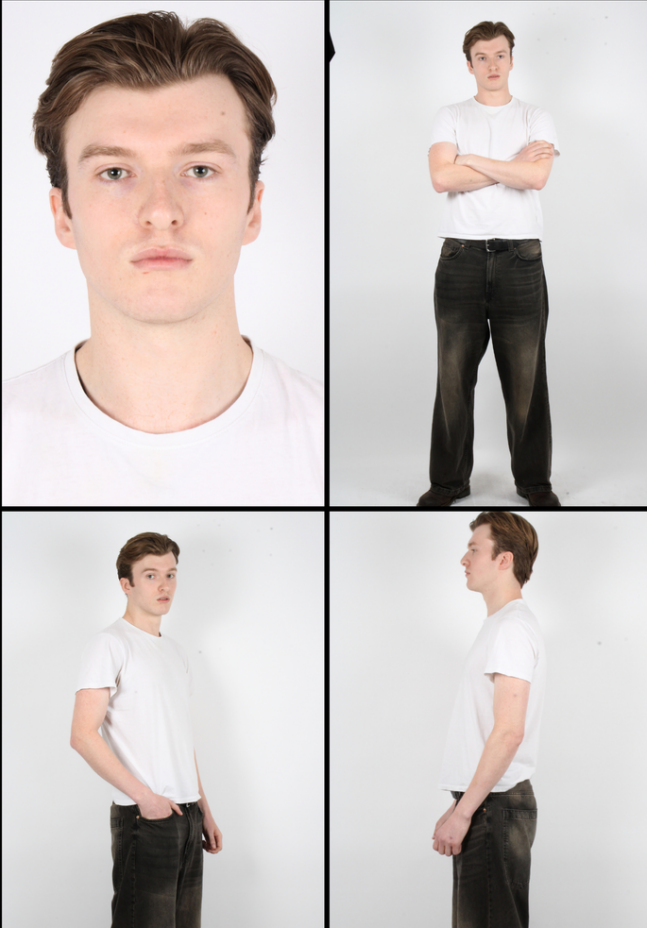

RAFE

RAFE

HEIGHT 6'3 CHEST 40" WAIST 35" SHOE U11

Height 193cm
Chest 104.1cm
Waist 91.4cm

Inside leg 82.5
Suit size 41cm
Shoe 11

Hair colour Light Brown