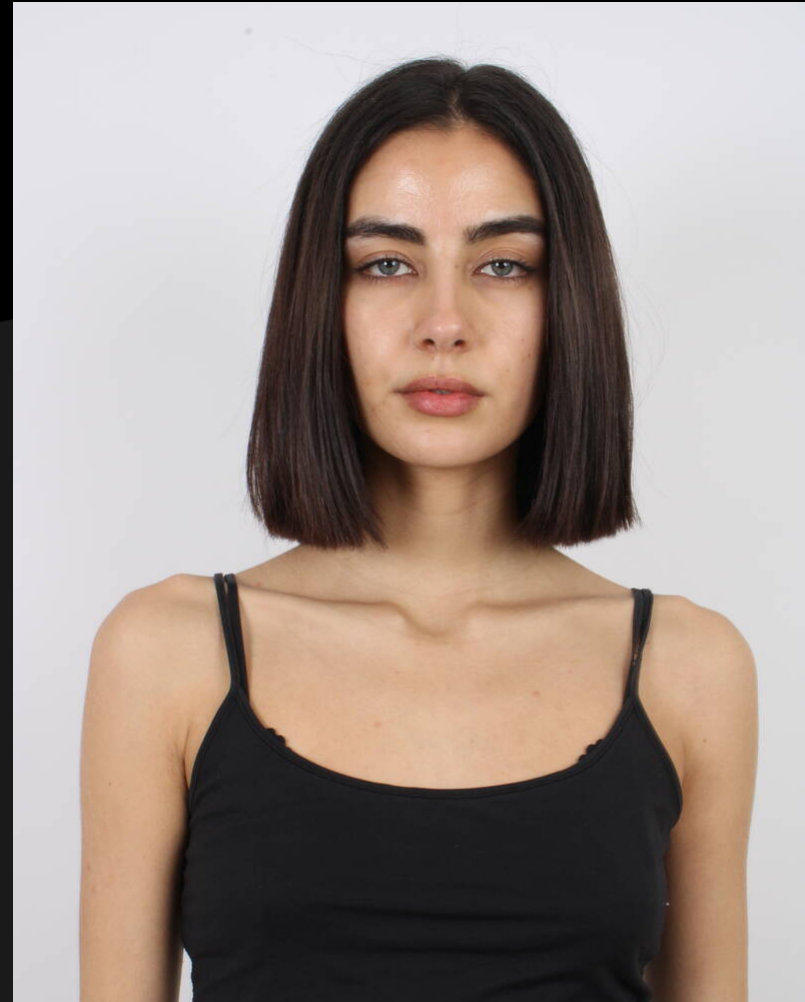

# Mariana

**MARIANA** HEIGHT 5'8 BUST 32B WAIST 27" DRESS UK8

Height 175cm  
Bra size 32B  
Waist 69cm

Dress size 8  
Hips (middle) 85cm  
Shoe 7

Hair colour Dark Brown  
Hair Length Short  
Eye colour Blue