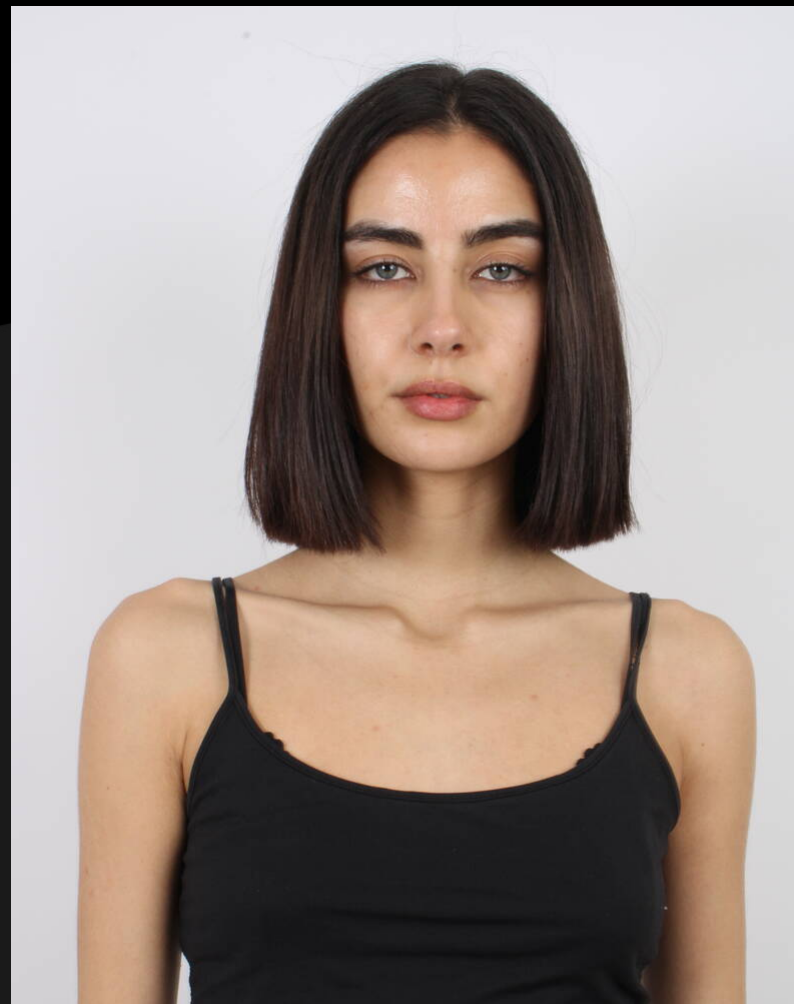

# Mariana

**MARIANA** HEIGHT 5'8 BUST 32B WAIST 27" DRESS UK8

Height 175Cm  
Bra size 32B  
Waist 69Cm

Dress size 8  
Hips (middle) 85Cm  
Shoe 7

Hair colour Dark Brown  
Hair Length Short  
Eye colour Blue